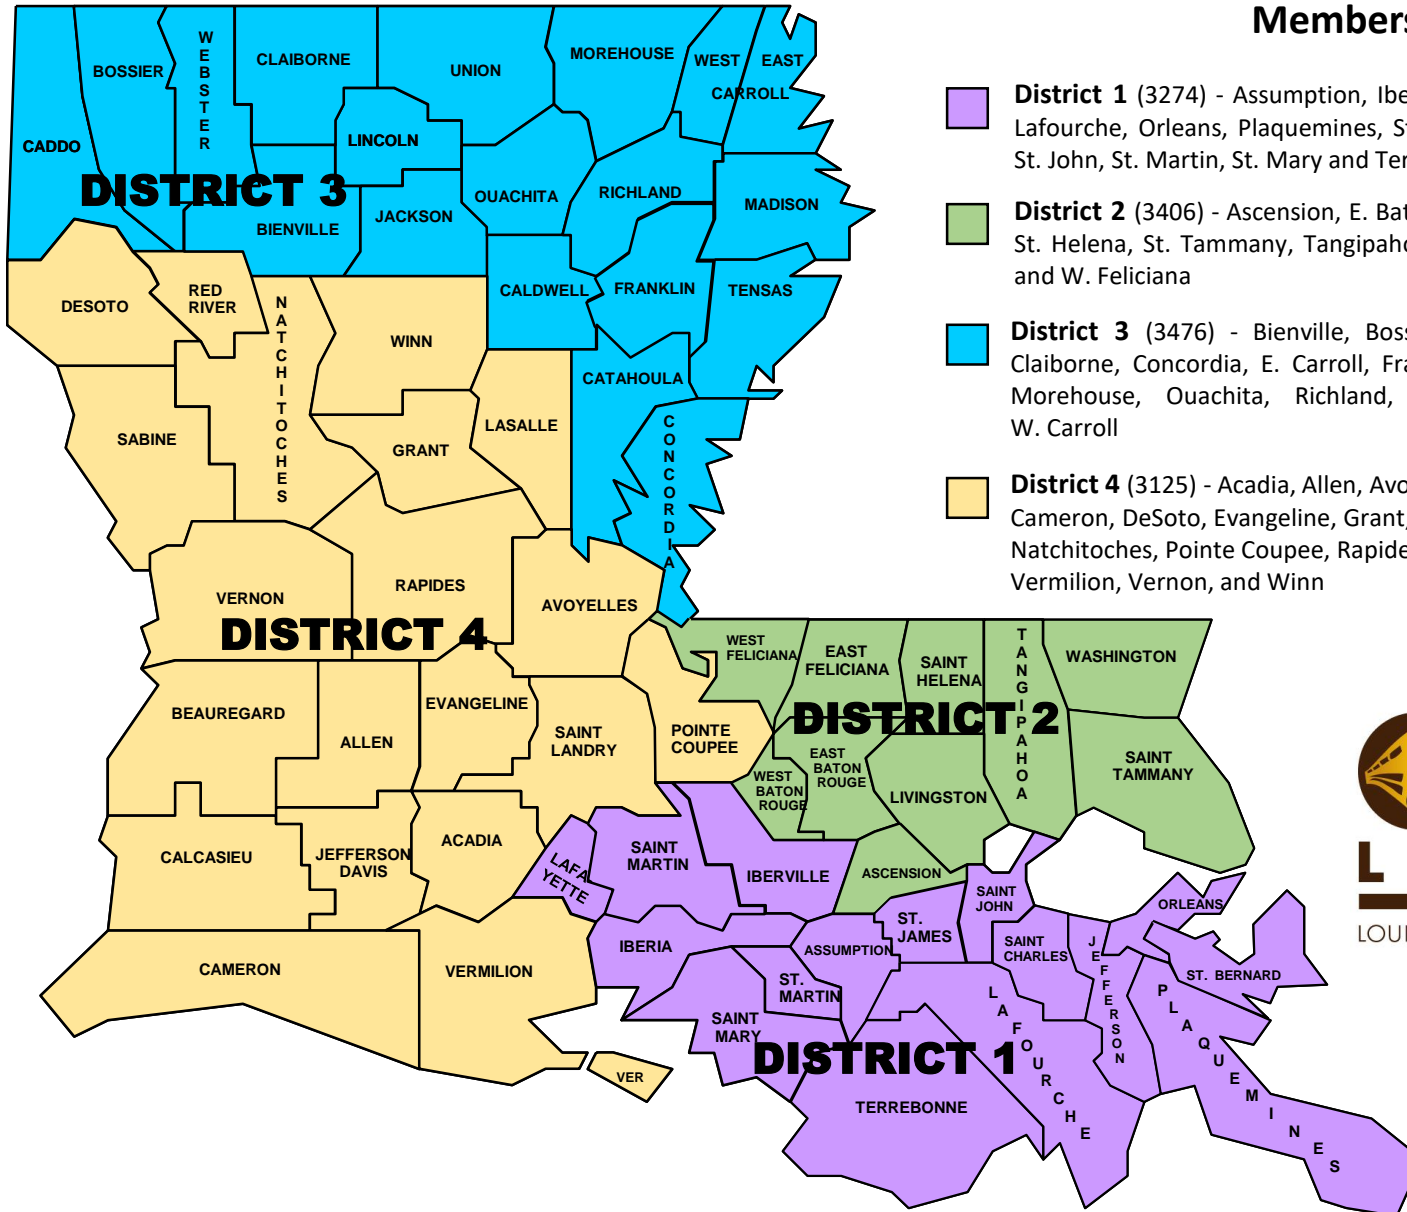

ELECTION DISTRICTS – La. R.S. 11:1162

(effective January 1, 2009)

Membership

- District 1** (3274) - Assumption, Iberia, Iberville, Jefferson, Lafayette, Lafourche, Orleans, Plaquemines, St. Bernard, St. Charles, St. James, St. John, St. Martin, St. Mary and Terrebonne
- District 2** (3406) - Ascension, E. Baton Rouge, E. Feliciana, Livingston, St. Helena, St. Tammany, Tangipahoa, Washington, W. Baton Rouge, and W. Feliciana
- District 3** (3476) - Bienville, Bossier, Caddo, Caldwell, Catahoula, Claiborne, Concordia, E. Carroll, Franklin, Jackson, Lincoln, Madison, Morehouse, Ouachita, Richland, Tensas, Union, Webster, and W. Carroll
- District 4** (3125) - Acadia, Allen, Avoyelles, Beauregard, Calcasieu, Cameron, DeSoto, Evangeline, Grant, Jefferson Davis, LaSalle, Natchitoches, Pointe Coupee, Rapides, Red River, Sabine, St. Landry, Vermilion, Vernon, and Winn

LSERS

LOUISIANA SCHOOL EMPLOYEES' RETIREMENT SYSTEM

() – indicates # of LSERS' members in each district.